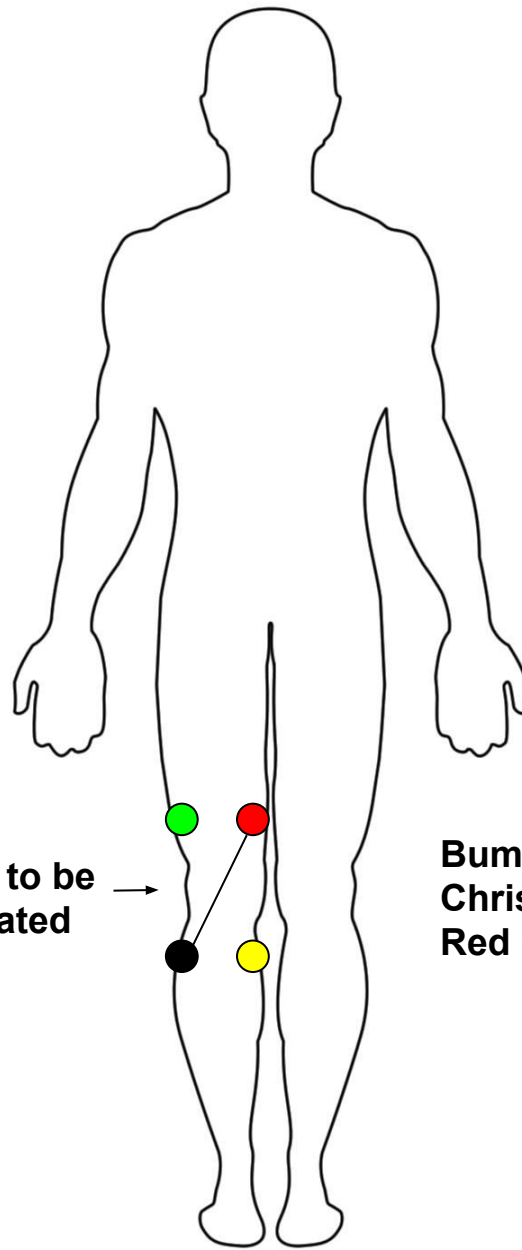

Black / Yellow (-) = Distal
Red / Green (+) = Central

Channel 1: Red(+), Black(-)
Channel 2: Green(+), Yellow(-)

Area to be Treated →

Bumble Bee,
Christmas Tree,
Red Cross Black